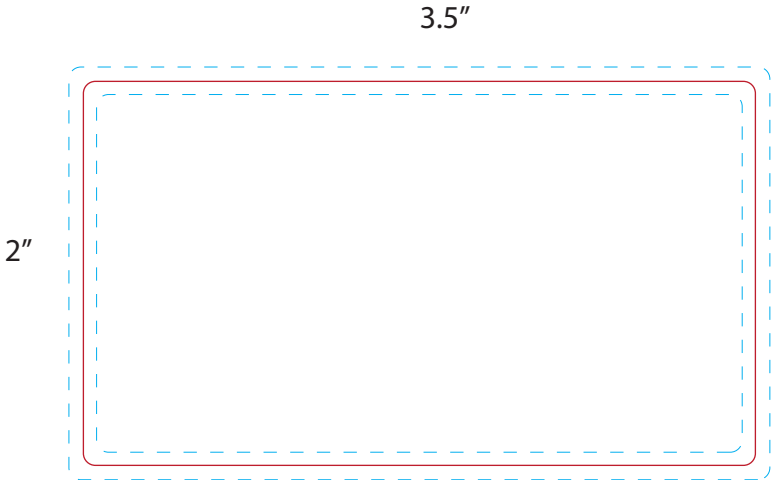

8 oz PET Bottle
#CPET8BRB

EZ RUN PACKAGING

12 oz PET Bottle
#CPET12BRB

3.125"

6"

EZ RUN PACKAGING

1 oz Airless Pump
#WAP1B

1 oz Airless Pump
#WAP2B